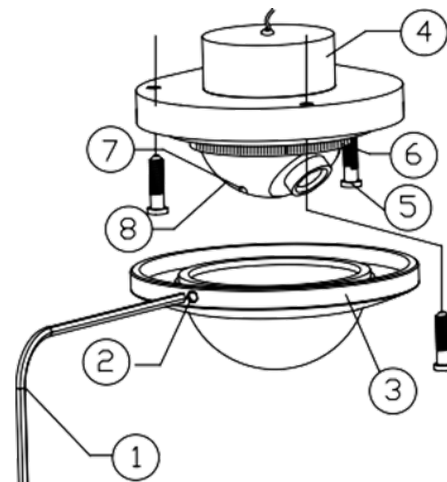

### Key Features

- Max 2-megapixel (1920 x 1080) resolution
- 2.1mm, 2.8mm & 3.6mm lens options
- Max 25ips @ all resolutions, 20ips 4MP
- H.265, H.264 compression
- IR Cut filter, True Day/Night
- 850nm 10m illumination
- WDR, BLS, De-noise
- PoE options
- RJ45 & 6-Pin Aviation plugs available
- Metal

### Dimensions