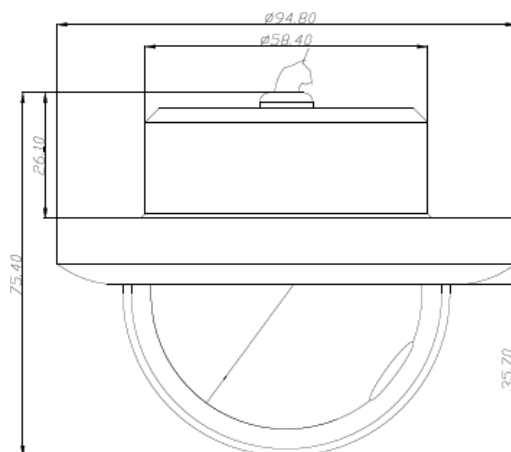

### Key Features

- Max 2-megapixel (1920 x 1080) resolution
- 2.1mm, 2.8mm & 3.6mm lens options
- Max 25ips @ all resolutions, 20ips 4MP
- H.265, H.264 compression
- IR Cut filter, True Day/Night
- 850nm 10m illumination
- WDR, BLS, De-noise
- PoE options
- RJ45 & 6-Pin Aviation plugs available
- Metal

### Dimensions