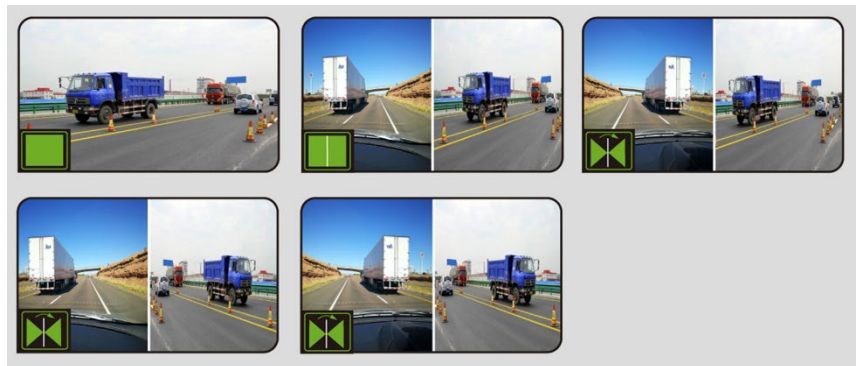

Video Splitter Unit: SSA-0220

SSA-0220

2-Channel HD video and audio Splitter

Key Features

- 2-Channel Video
- Supports 1080P@25ips, 720P@25ips PAL, 1080P@30ips, 720@30ips NTSC
- Supports 1 X HD video output
- Single, Split Screen Display options
- 2-Channel Audio Input, 1-Channel output
- Short circuit protection detection
- Wide Voltage input 10 ~30V DC

Ordering Information

SSA-0220 2-Channel HD input video and audio splitter

Illustrations

Specifications

SSA-0220

Splitter	
Video Channels	2 HD inputs
TV System	PAL/NTSC selectable
Resolution	1080P, 720P
Frame Rate	25ips, 30ips
Image Output	Single, Split screen selectable
Video Output	1-Channel
Audio Input	2-Channel
Audio Output	1-Channel
Triggers	2-Input Triggers
ENVIROMENTAL	
Operating Temp	-20 °C - +70 °C, RH80%
Storage Temp	-30 °C - +80 °C, RH80%
MECHANICAL	
Materials	Metal, Black
Weight	0.77Kg
Dimensions (W x H x D)	147 x 131 x 35mm
ELECTRICAL	
Power	10 - 32V DC
CERTIFICATION	
	CE/UKCA

Customers who bought our 2-Channel Splitter also viewed:

[Stortech HD Analogue Mini-Domes](#)

- D057(S)-AHD

[Stortech 7" Vehicle Monitor](#)

- SMF-0730/A

[Stortech HD Analogue Wedge-Camera](#)

- MPW-AHD-RT

Stortech Electronics Ltd