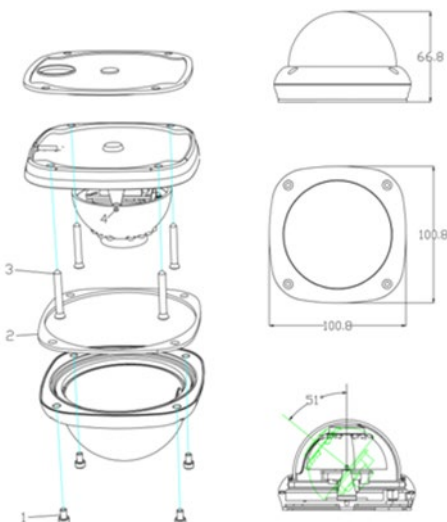

### Key Features

- Max 2-megapixel (1920 x 1080) resolution
- 2.1mm, 2.8mm & 3.6mm lens options
- Max .25ips @ all resolutions, 20ips 4MP
- H.265, H.264 compression
- IR Cut filter, True Day/Night
- 850nm 12m illumination
- WDR, BLS, De-noise
- Image Mirror
- PoE options
- Metal

### Ordering Information

SNV-20210T Vandal, 2MP, 2.1mm, T D/N (PoE Ext Option)

SNV-20280T Vandal, 2MP, 2.8mm, T D/N (PoE Ext Option)

SNV-20360T Vandal, 2MP, 3.6mm, T D/N (PoE Ext Option)

### Dimensions