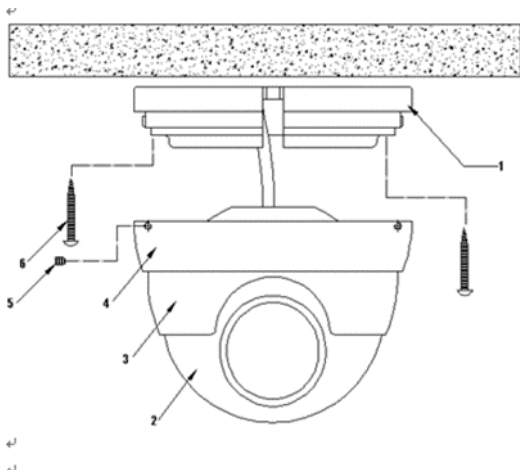

Indoor Vandal Resistant True Day/Night Dome Series

SND-20XX0T

stortech | Components and
CCTV Specialist

SND-20XX0T

2M Vandal Resistant T D/N dome camera

Key Features

- Max 2-megapixel (1920 x 1080) resolution
- 2.1mm, 2.8mm & 3.6mm lens options
- Max .25ips @ all resolutions, 20ips 4MP
- H.265, H.264 compression
- IR Cut filter, True Day/Night
- 850nm 10m illumination
- WDR, BLS, De-noise
- Image Mirror
- PoE options
- Metal

Ordering Information

SND-20210T Internal Dome, 2MP, 2.1mm, T D/N (PoE Ext Option)

SND-20280T Internal Dome, 2MP, 2.8mm, T D/N (PoE Ext Option)

SND-20360T Internal Dome, 2MP, 3.6mm, T D/N (PoE Ext Option)

Dimensions