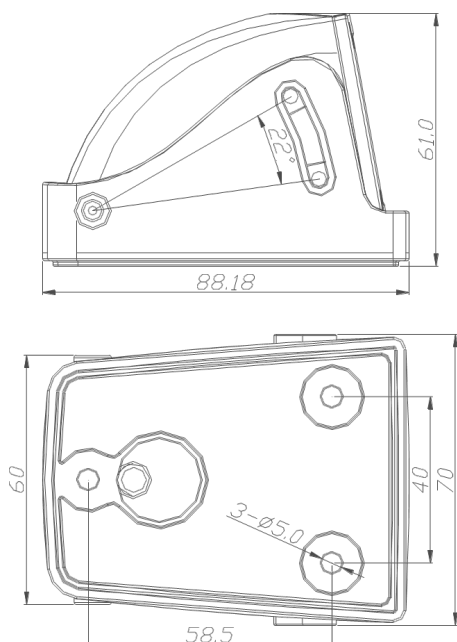

Rear Mounted Vehicle Camera

RV07-AHD-RT Range

stortech | Components and CCTV Specialist

RV07-AHD-RT Range

1.3MP Rear Mounted Vehicle Camera

Key Features

- 1.3MP (960P) resolution CMOS Sensor
- 3.6mm Mega Pixel lens
- 12 x Smart LEDs 10m Illumination
- True Day/Night IR Cut filter
- Wide Dynamic Range
- Weatherproof and Impact Resistant IP67/IK10
- 4 PIN DIN Aviation Connector
- Mirror Image Cut Loop

Ordering Information

RV07-AHD-RT 1.3MP 3.6mm T D/N - 4 Pin Aviation Plug

CA5-AHD-4PIN 4PIN Aviation AHD 5-meter extension Lead

CA10-AHD-4PIN 4PIN Aviation AHD 10-meter extension Lead

CA15-AHD-4PIN 4PIN Aviation AHD 15-meter extension Lead

Dimensions

- 1---12VDC (+)
- 2---12VDC/GND (-)
- 3---N/A
- 4---Video

Specifications

RV07-AHD-RT

VIDEO	
Imaging Device	1/3" AHD CMOS Sensor
Total Pixels	1280 (H) x 960 (V)
Resolution	1.3MP
Min. Illumination	Colour: 23Lux / Monochrome 0.0Lux
Infrared LEDs	12 x Smart 850nm LEDs – 10m Illumination
Video Output	1 V pk-pk 75Ω
Wide Dynamic Range	85db
S/N Ratio	>50db (AGC off)
Mirror Image	Reverse image (Cut Loop)
LENS	
Focal Length	3.6mm
Field of View (H x V)	88 ° ~ 47°
Lens / Mount Type	Fixed Iris / Mega pixel Board-in type
ENVIRONMENTAL	
Operating Temp/ Hum	-10°C ~ +50°C /10-85% RH
Ingress Protection / Vandal Resistance	IP67 / IK10
ELECTRICAL	
Power	12V DC, 150mA
Video / Power Connector Type	4 PIN Aviation Din Jack comes with 500mm lead
MECHANICAL	
Pan & Tilt Adjustment	0° - 22 °
Colour / Material	Black, Metal
Dimensions (L x W x H)	100 x 65 x 68mm
Weight	360g
CERTIFICATION	
	CE/UKCA IP67