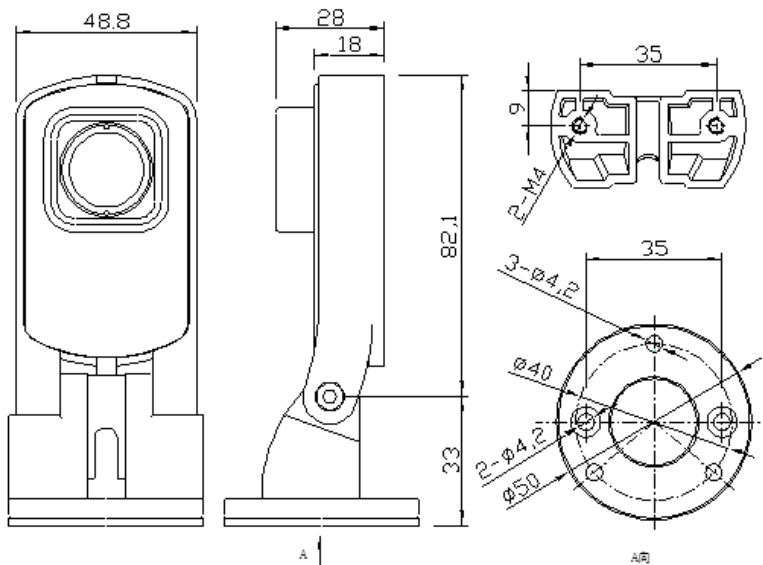

Dimensions