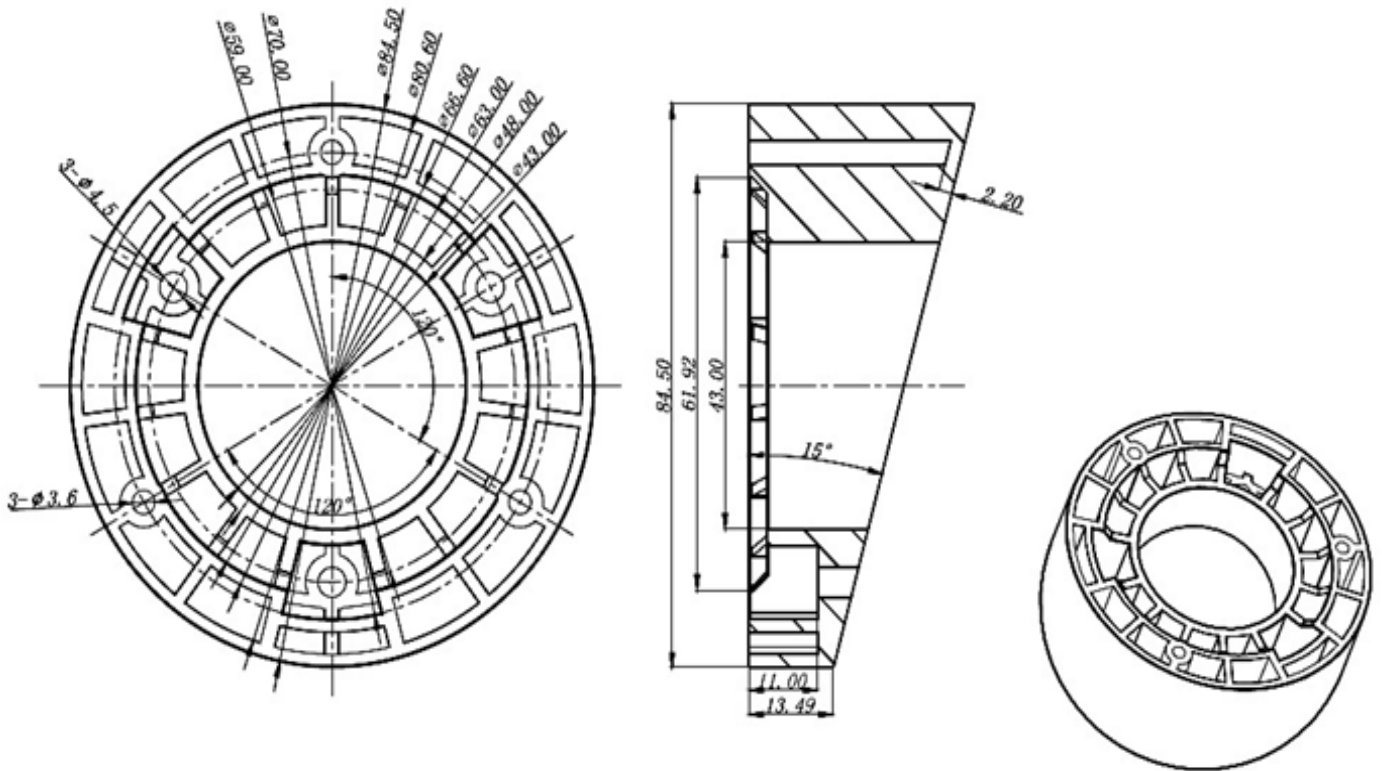

ABS SMA adaptor for Black / Silver

D056/57SMA RANGE

D056 XXXRANGE Order Codes	D056XXXRANGE Product Descriptions
D056/57SMAS	Silver Surface mount wedge for use with D056XXXRANGE
D056/57SMAB	Black Surface mount wedge for use with Black ABS D056XXXRANGE